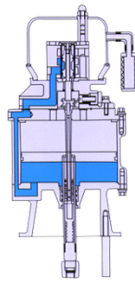

PUMPS HIGH PRESSURE HSC Series

PRO - 631

FLUID PRESSURE RATIO 63:1
OUTPUT(GPM)L/min | 11(2 GPM)
MAX.DISCHARGE PRESSURE
| 5,670psi / 390bar / 39Mpa
AIR PRESSURE RANGER
| 40~90psi / 3-6.2bar /
| 0.3~0.62 Mpa
MAX. PUMPSPEED (CYCLE/min) | 50
STROKE(mm) | 120(4¾ inch)
WEIGHT(kgs) | 83
DIMENSION(cm) | 73×75×125